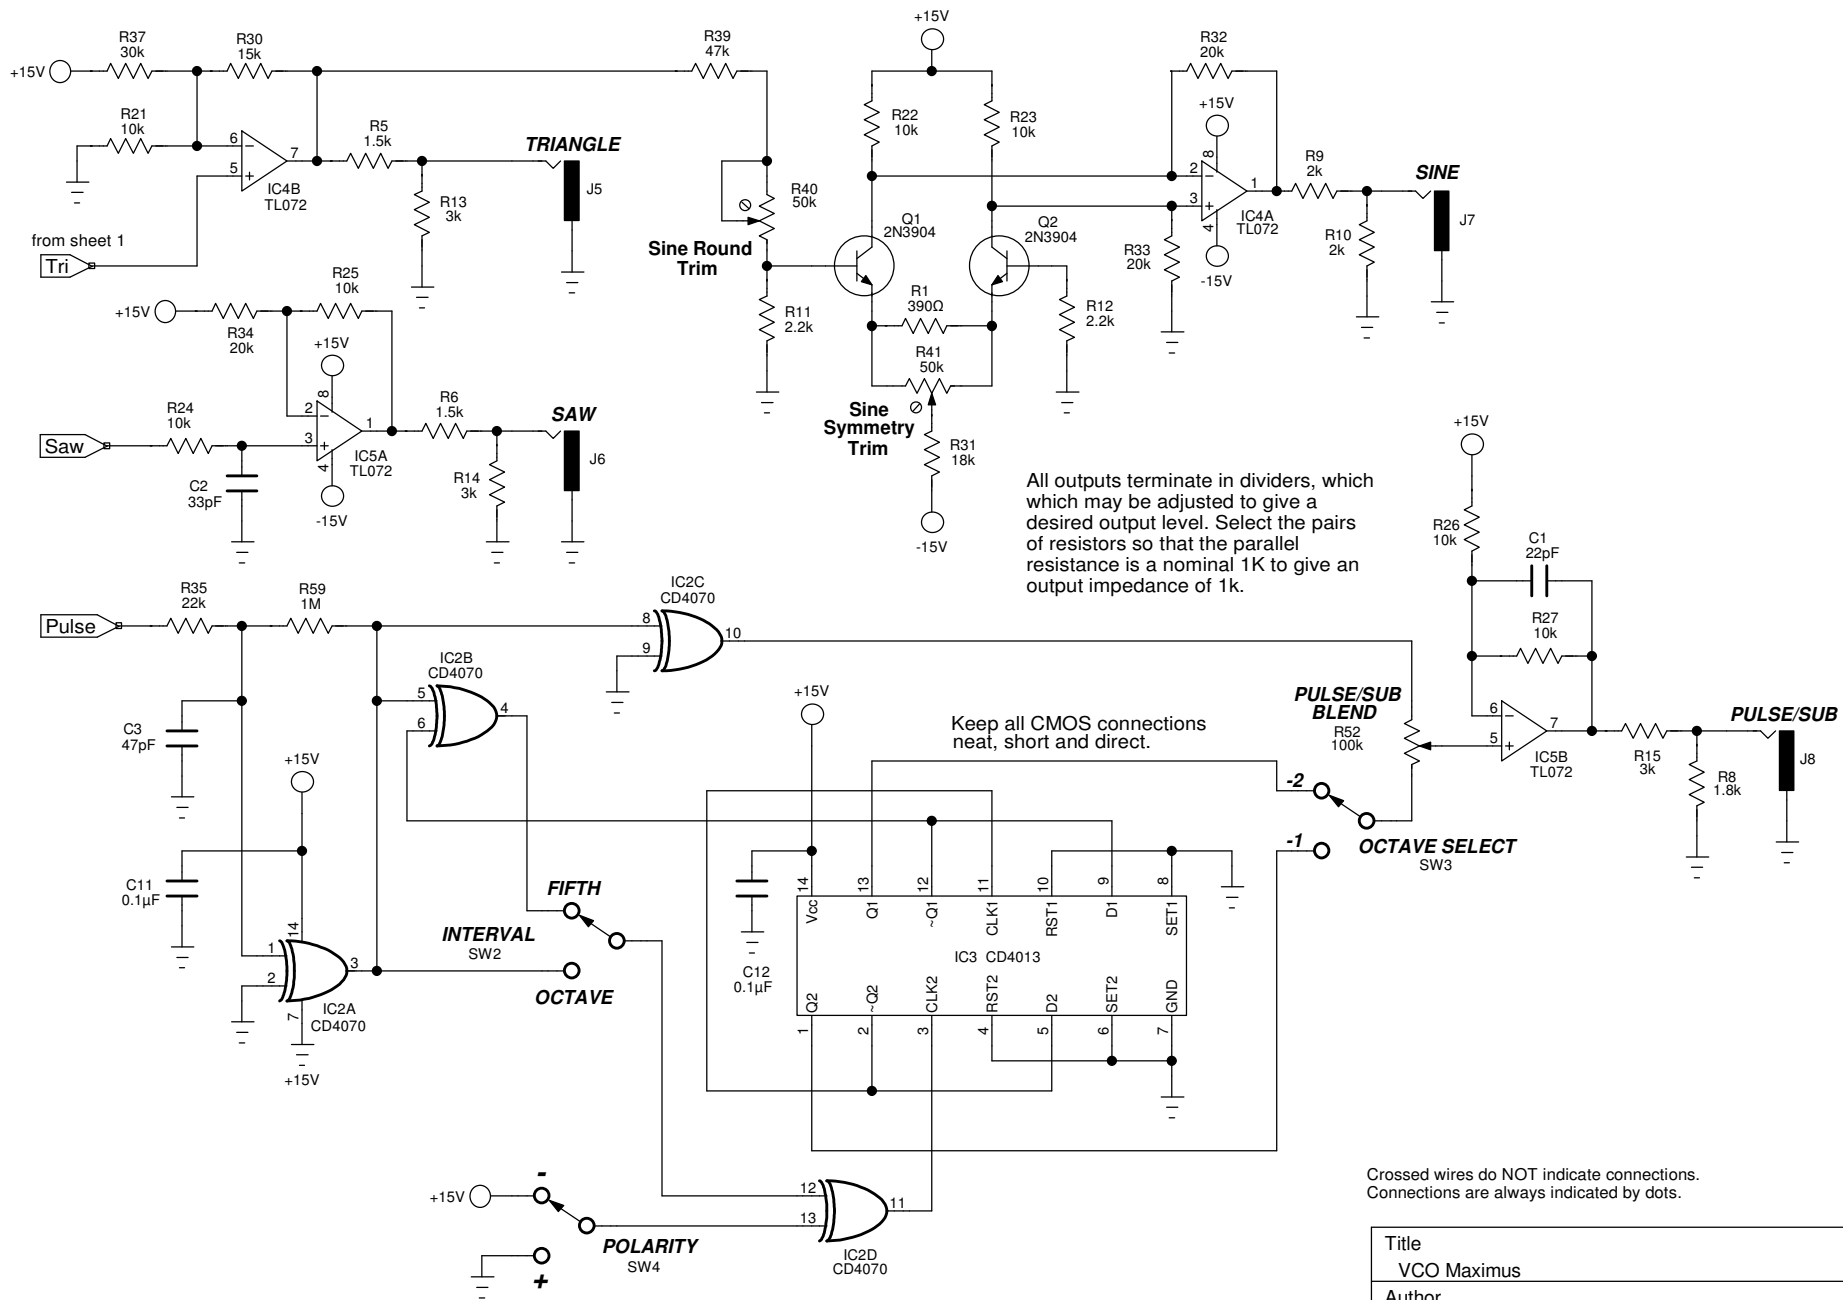

Crossed wires do NOT indicate connections. Connections are always indicated by dots.

For personal use only; do not copy.

Title VCO Maximus		
Author Maximus Gang Glass of Water Productions		
File .tronics\Projects\VCO Maximus\VCO Maximus.dsn	Document (c) 2017	
Revision 3.5	Date March 23, 2017	Sheets 1 of 2

For personal use only; do not copy.

Crossed wires do NOT indicate connections.
Connections are always indicated by dots.

Title VCO Maximus		
Author Maximus Gang Glass of Water Productions		
File .tronics\Projects\VCO Maximus\VCO Maximus.dsn	Document (c) 2017	
Revision 3.5	Date March 23, 2017	Sheets 2 of 2